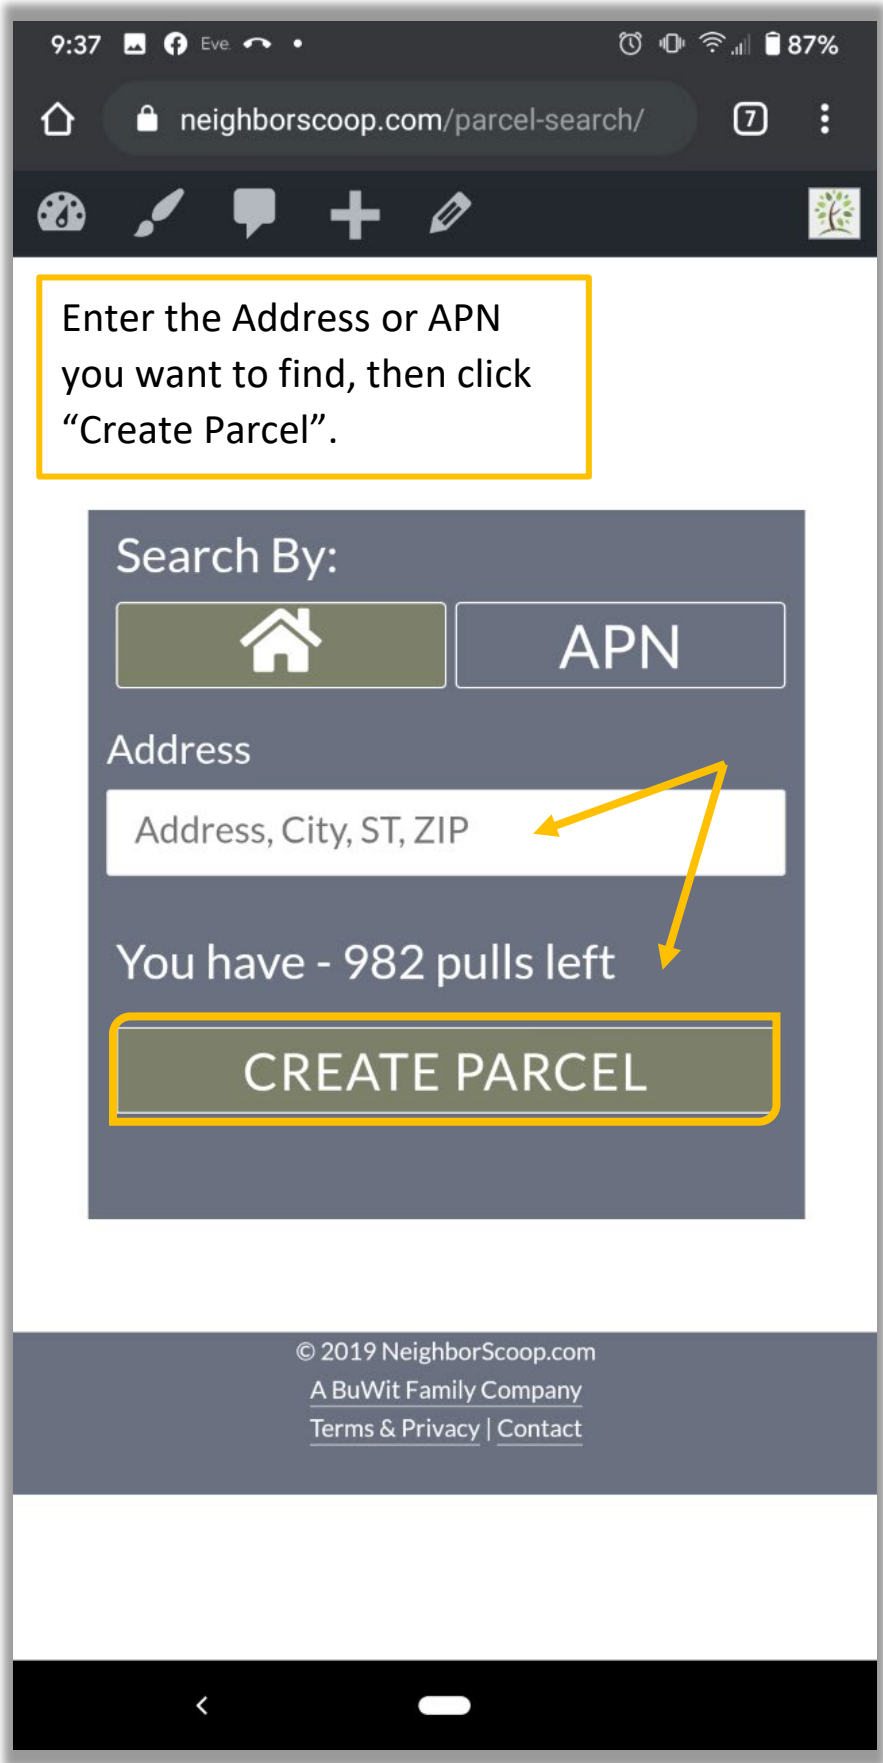

Click the menu in the upper right.

© 2019 NeighborScoop.com
A BuWit Family Company
[Terms & Privacy](#) | [Contact](#)

Choose "Parcel Search" from the menu.

New Search

DuPage County, IL

APN: 0906202004

Parcel 0906202004

Owners
 COCO S
 COCO T CENDEJAS

Parcel Address
 4001 SEELEY AVE
 DOWNERS GROVE, IL 60515

Site Area
 0.41 Acres ±

Mailing Address
 4001 SEELEY AVE
 DOWNERS GROVE, IL
 605151821

Owner's Phone: N/A
[View on Realtor.com](#)

Parcel Information

CENSUS TRACT: 8448022005
LOT NUMBER: 57
RANGE: 11
TOWNSHIP: 38
SECTION: 06
QUARTER SECTION: NE
.....

Scroll down
to see more!

OK

Touch the map where you want your polygon or circle to end. Connect the first and last dots to complete the sketch.